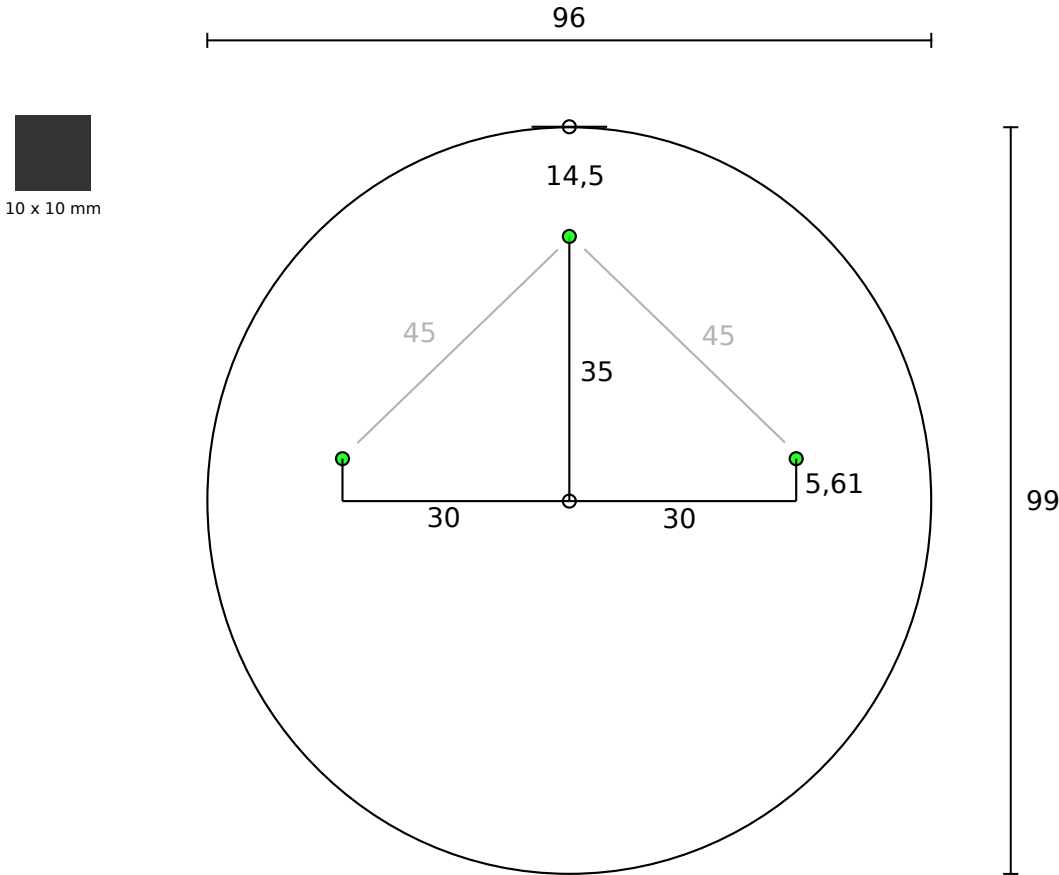

Drilling template for the JBL On Stage IIIp speaker

Cutting template for the window glass